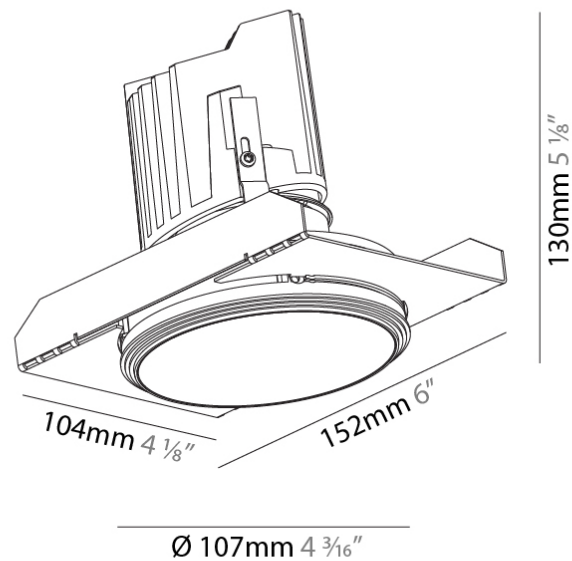

ELECTRICAL

Lamp Type: LED (Zhaga Standard)
Input Wattage (W): 13
Total Output Wattage (W): 11.8
Dimming: Tri-Mode (Non-Dimming and Phase Dimming (120Vac only) and 0-10V Dimming)
Driver Included: No
Driver Location: Recessed Housing
Driver Type: Constant Current - Universal
Driver Class: Class 2
Housing: See components
Input Voltage (V): 120 - 277
Constant Current (MA): 350

LED

Number of LEDs: 1
Color Temperature (°K): 2700 / 3000 / 3500 / 4000
Max. Delivered Lumen (lm): 876 / 909 / 955 / 974
Nominal Lumen (lm): 1304 / 1352 / 1421 / 1450
CRI: >90 CRI
Efficiency (%): 87.9 / 88.4 / 87.9
Lamp Life (hrs): 50000
Upon Request: RGB-W Tunable White Special Color Temperature Special LED

OPTICAL

Reflector°: 18 / 42 / 60
Optic°: Lens Pack - No Lens / Linear Spread Lens / Honeycomb / Spread Lens
Upon Request: Special Beam Angles

RATINGS AND CERTIFICATIONS

382, F 416-247-9319, www.zaneen.com

Created by Interchange for North American Standards at the end of the existing Model #. For assistance on 'custom' specifications, contact zteam@zaneen.com. In a constant effort to supply the best product, we reserve the right to change specifications or materials without notice. The most recent specification sheets are found at zaneen.com

IP rating: IP20